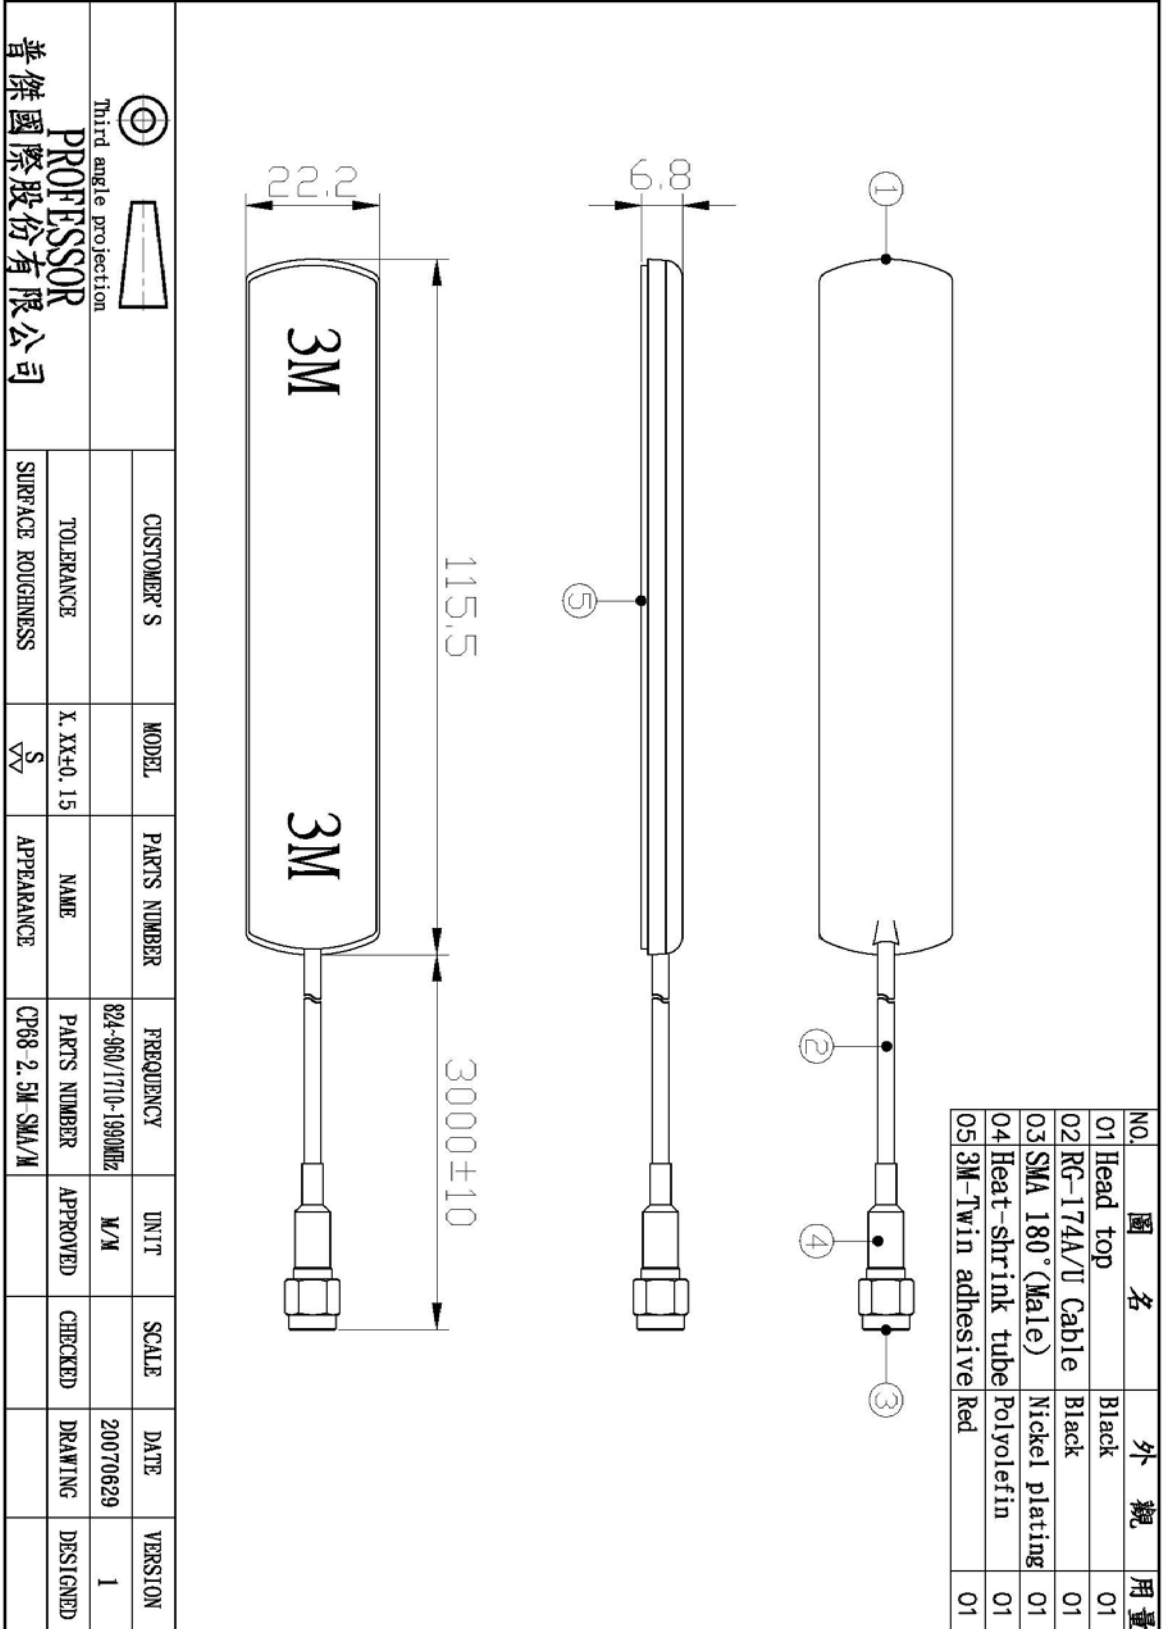

## PRODUCT SPECIFICATION

產品承認書

Customer: \_\_\_\_\_

Product Name: Indoor Glass mount GSM Antenna

Model No: CP68

Production Region: TAIWAN

Version: English

Customer Approval Stamp.

# Antenna Pattern 測試圖